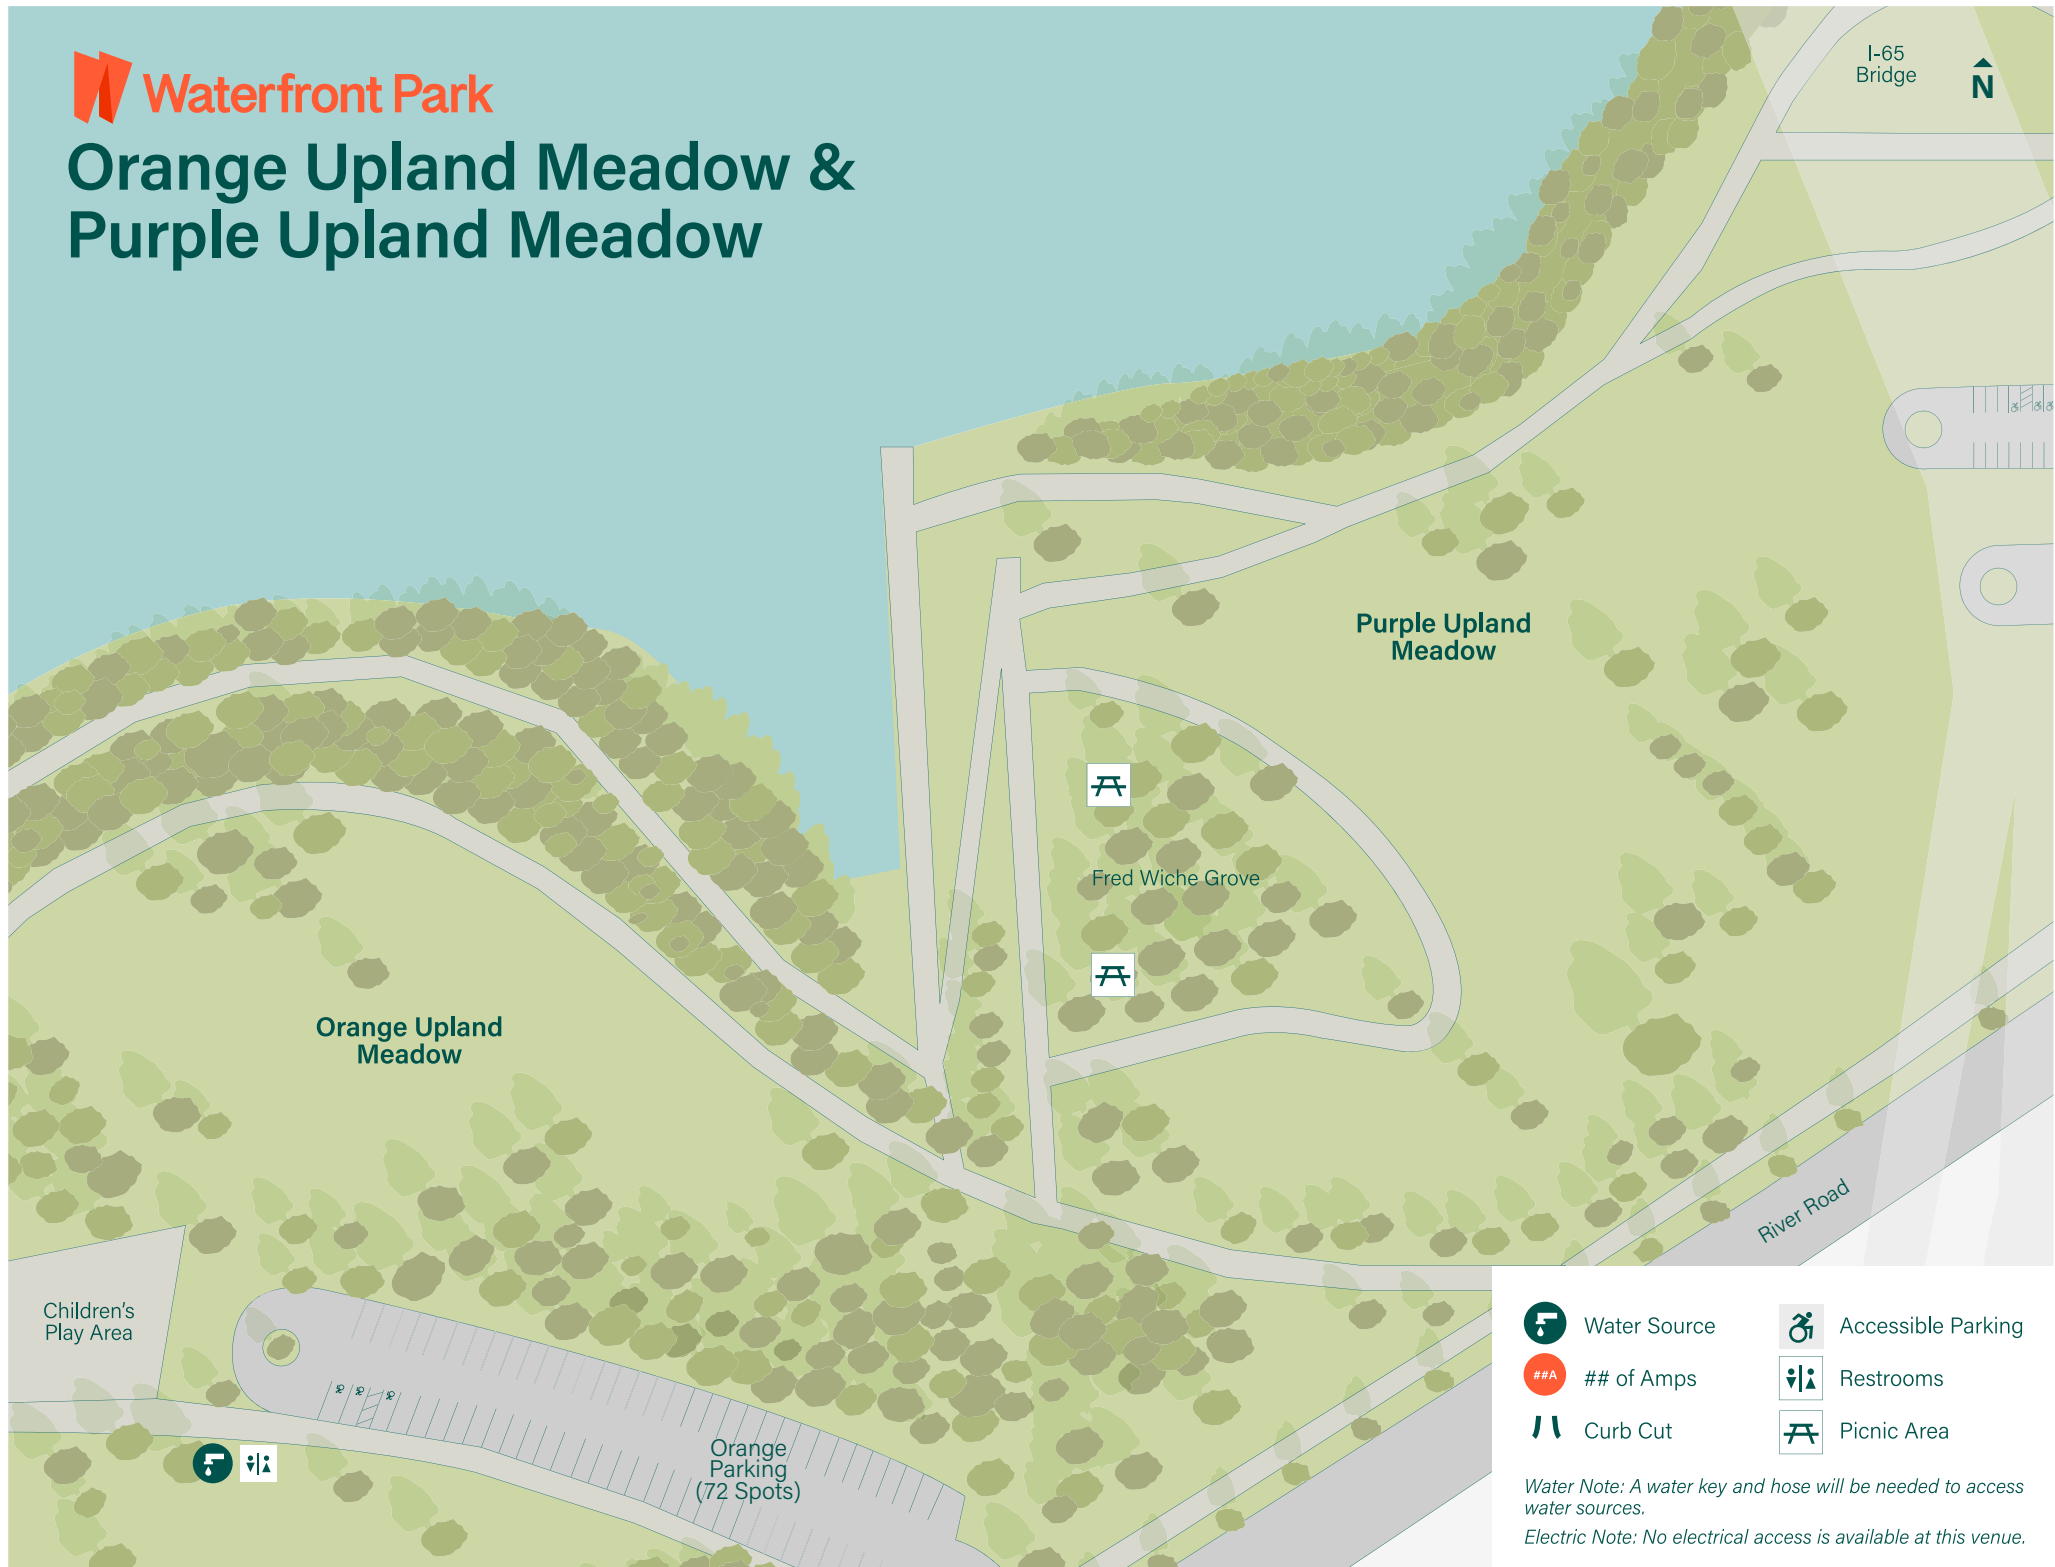

Orange Upland Meadow & Purple Upland Meadow

I-65 Bridge 

Purple Upland Meadow

Fred Wiche Grove

Orange Upland Meadow

River Road

Children's Play Area

Orange Parking (72 Spots)

-  Water Source
-  Accessible Parking
-  Restrooms
-  Curb Cut
-  Picnic Area

Water Note: A water key and hose will be needed to access water sources.
Electric Note: No electrical access is available at this venue.